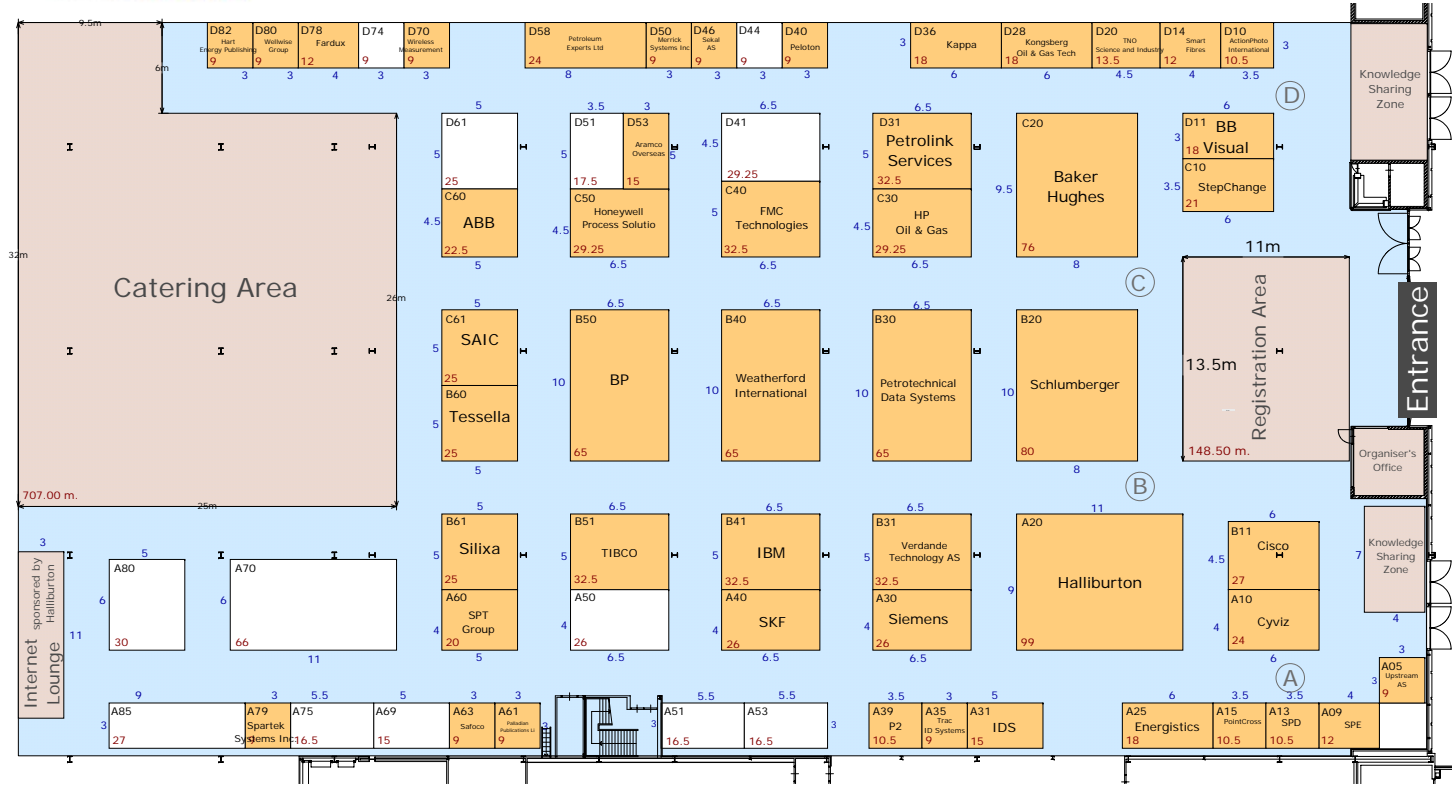

SPE Intelligent Energy™
March | **2012**
Utrecht

Sales Contact:	Nataliya Yatsenko +44 (0)208 910 7196
Organising Contact:	Ben Gleeson Tel: +44 (0) 20 8910 7833
Show Name:	E12 Scale: 1:200
Issue:	11 Issue Date:
Updated By:	Piers Innes Updated: 27-10-11