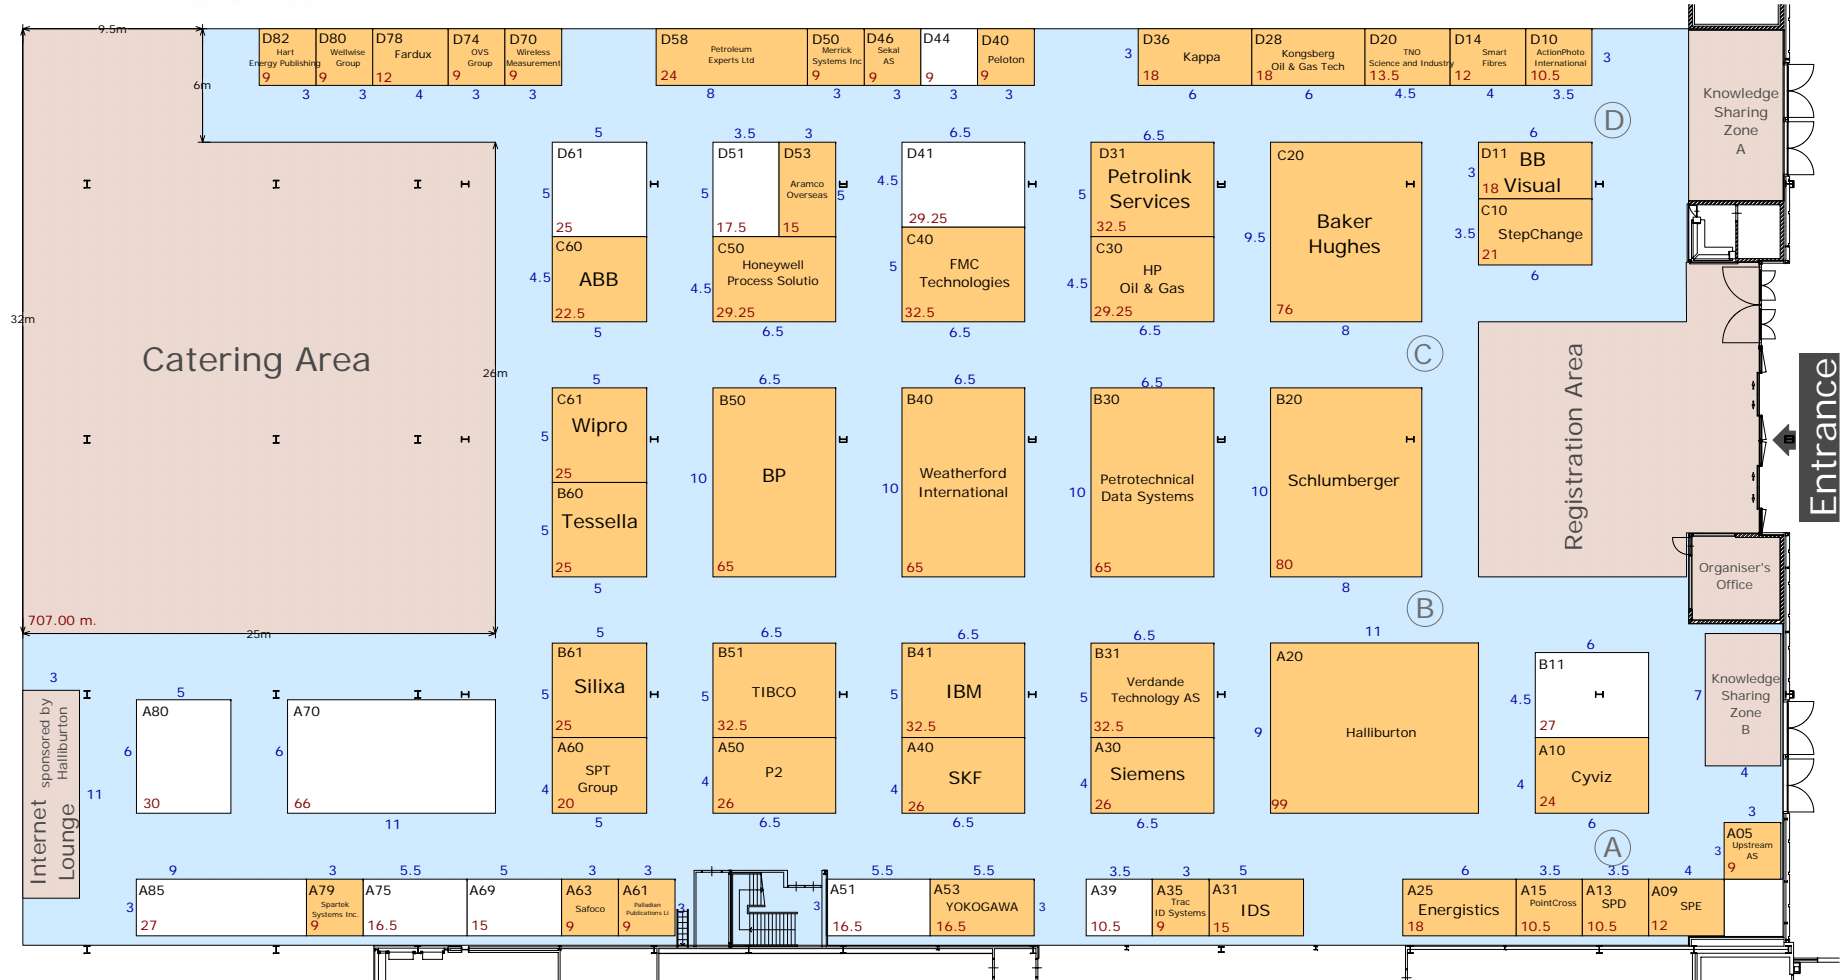

SPE Intelligent Energy™
March | Utrecht | 2012

Sales Contact:	Nataliya Yatsenko +44 (0)208 910 7196
Organising Contact:	Ben Gleeson Tel: +44 (0) 20 8910 7833
Show Name:	IE12
Scale:	1:200
Issue:	13
Issue Date:	
Updated By:	Lee Stanier
Updated:	19-01-12